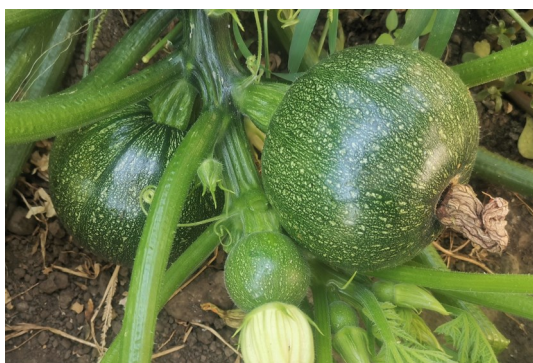

Squash

AQ9057 F1 Round Zucchini

AQ9057 is an early mature dark green round zucchini hybrid. Large open plants, excellent fruit setting, very productive. Glossy dark green fruits covered with uniform small white mottles. AQ9057 performs well in open field, with good tolerance to various diseases and to cold weather.

Basic Characteristics	
Type	Round zucchini
Maturity (from seeds)	40-45 days
Plant vigor	Strong
Plant size	Large
Fruit shape	Round
Fruit color	Dark green
Yield potential	Very High
Traits	Tolerance to cold
Disease R/T	WMV/ ZYMV/Px
Recommended planting	Open field